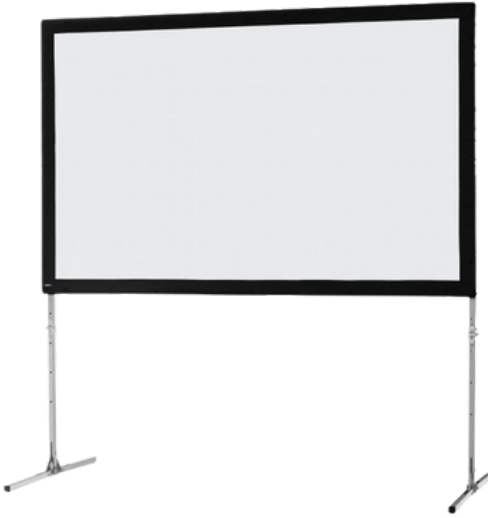

CINEMA FOR ALL EQUIPMENT SPECIFICATIONS, JEDBURGH

Celexon Folding Screen 305 x 110 cm

Dimensions (in flight case)	
Width	116cm
Height	31cm
Depth	47cm

Panasonic PT-VMZ51SEJ Projector

Features	
Aspect Ratio	16:10
Brightness	5200 Lumens
Digital Zoom	1.6x

LG BP250 Blu-Ray Player

Features	
Connectivity	HDMI, USB
Playable Format	Blu-Ray, DVD

Yamaha Stagepas 400BT Portable PA

Features	
Output	400w
Frequency Range	55 Hz ~ 20 kHz
Dimensions (in carry case)	25.5" x 15.5" x 25.5"